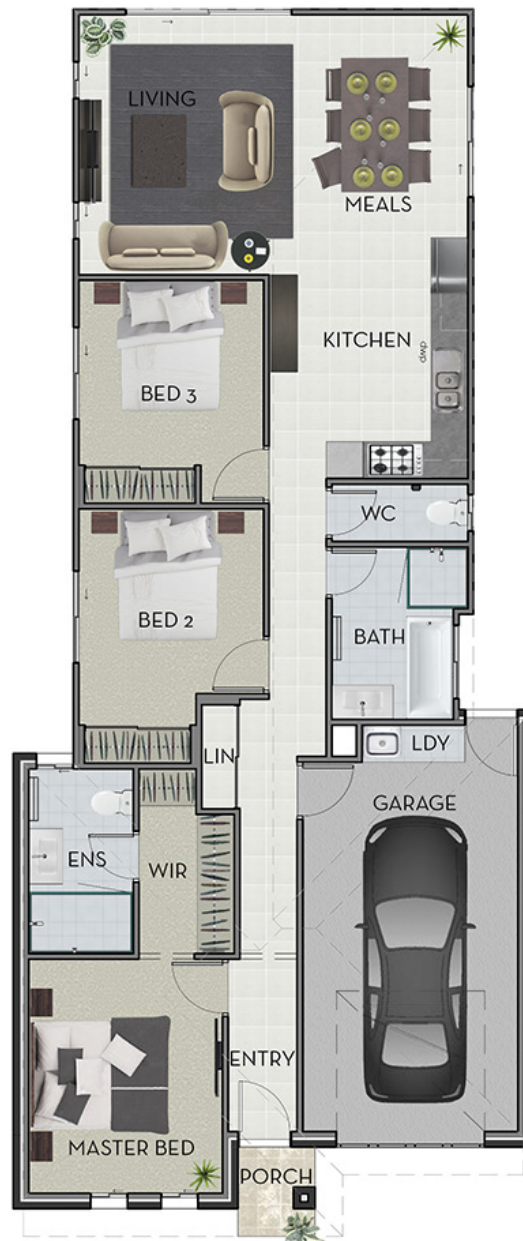

Kiara 138 / 14

Lowset
Fits "10m" wide lot

House Length 19.92m

House Width 8.45m

Living 111.17m²

Garage 25.43m²

Porch 1.71m²

Total Area 138.31m² / 14.89sq

*All illustrations & floor plans are artistic impressions & should only be used as a visual aid.

**Listed lot width is to be used as a guide only and is dependent on the estate plan of the development where the lot is located.